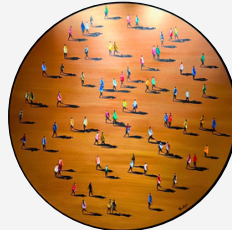

See My Soul
180 cm, 2024