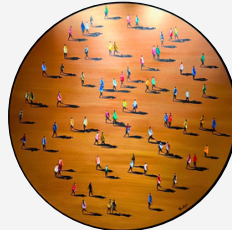

We invite you to explore the enigmatic interplay of light and shadow within us all at Güneş Çağlarcan's artwork.

Square Canvases

Intensive Walk
80x80 cm, 2024

Society
90x90 cm, 2024

Living Together
90x90 cm, 2024

Vertical and Round Canvases

Differentiations
80x120 cm, 2023

Destiny
170 cm, 2023

Inception
100x200 cm, 2023

It's a Fine Day
90x120 cm, 2024

One Way
130x150 cm, 2024

Perception
100x150 cm, 2024

Line Up
70x150 cm, 2023