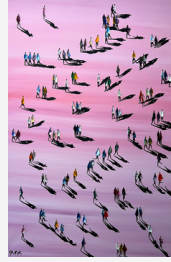

Vertical and Round Canvases

Differentiations
80x120 cm, 2023

Destiny
170 cm, 2023

Inception
100x200 cm, 2023

It's a Fine Day
90x120 cm, 2024

One Way
130x150 cm, 2024

Perception
100x150 cm, 2024

Line Up
70x150 cm, 2023